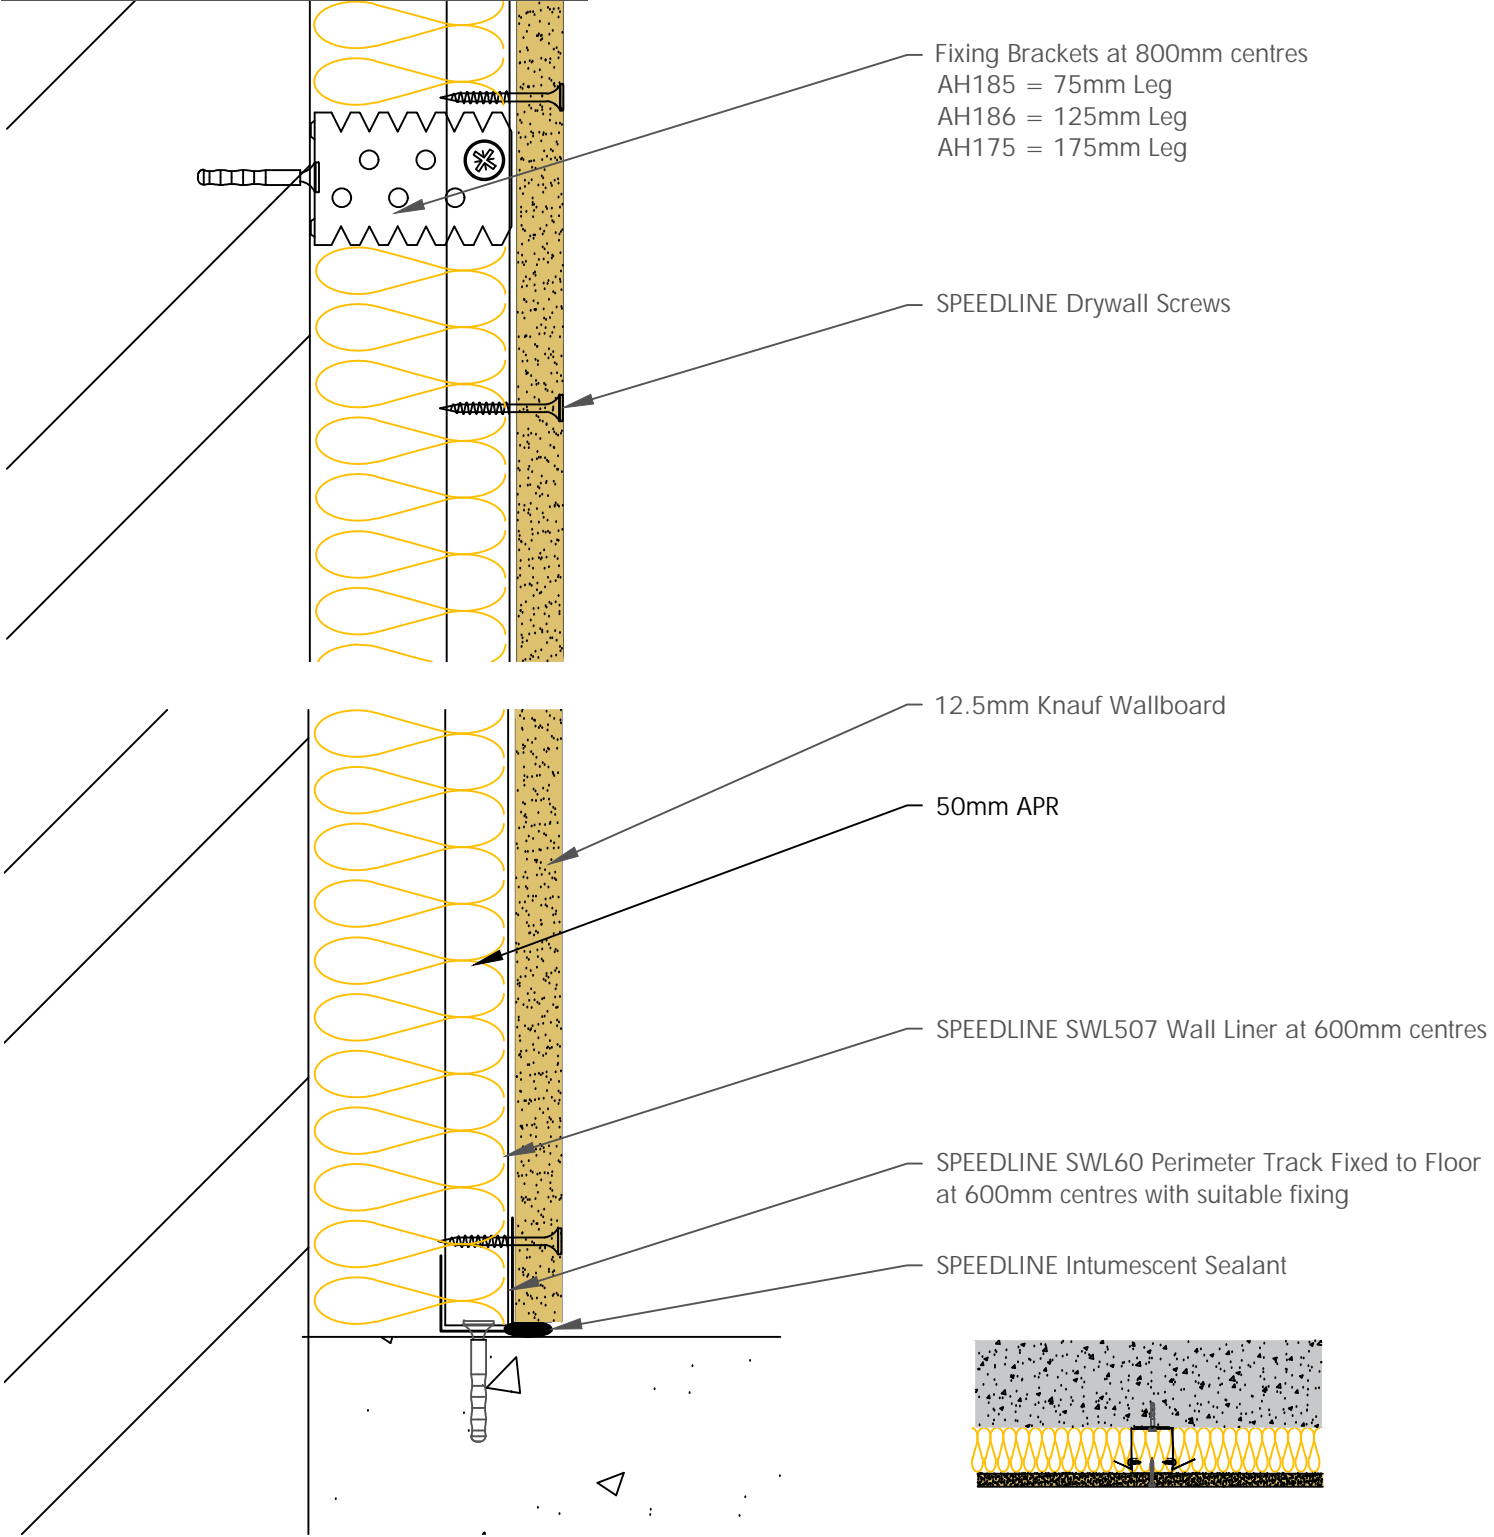

Board Thickness	Speedline Drywall Fixing Length
12.5mm & 15mm	25mm
12.5mm + 12.5mm	25mm + 38mm
12.5mm + 15mm	25mm + 42mm
15mm + 15mm	25mm + 42mm

Fixing Brackets at 800mm centres
 AH185 = 75mm Leg
 AH186 = 125mm Leg
 AH175 = 175mm Leg

SPEEDLINE Drywall Screws

12.5mm Knauf Wallboard

50mm APR

SPEEDLINE SWL507 Wall Liner at 600mm centres

SPEEDLINE SWL60 Perimeter Track Fixed to Floor at 600mm centres with suitable fixing

SPEEDLINE Intumescent Sealant

CDR No: _____ DATE: 22/10/19 _____ Details to be read in conjunction with project specification guidelines

WALL LINING SYSTEM - WL507-K-51(50)

All performance data and system specifications are for systems constructed with materials & components as shown. The inclusion or substitution of any other manufacturers materials or components could invalidate test data and system performance and permission must be given in writing by SIG PLC.